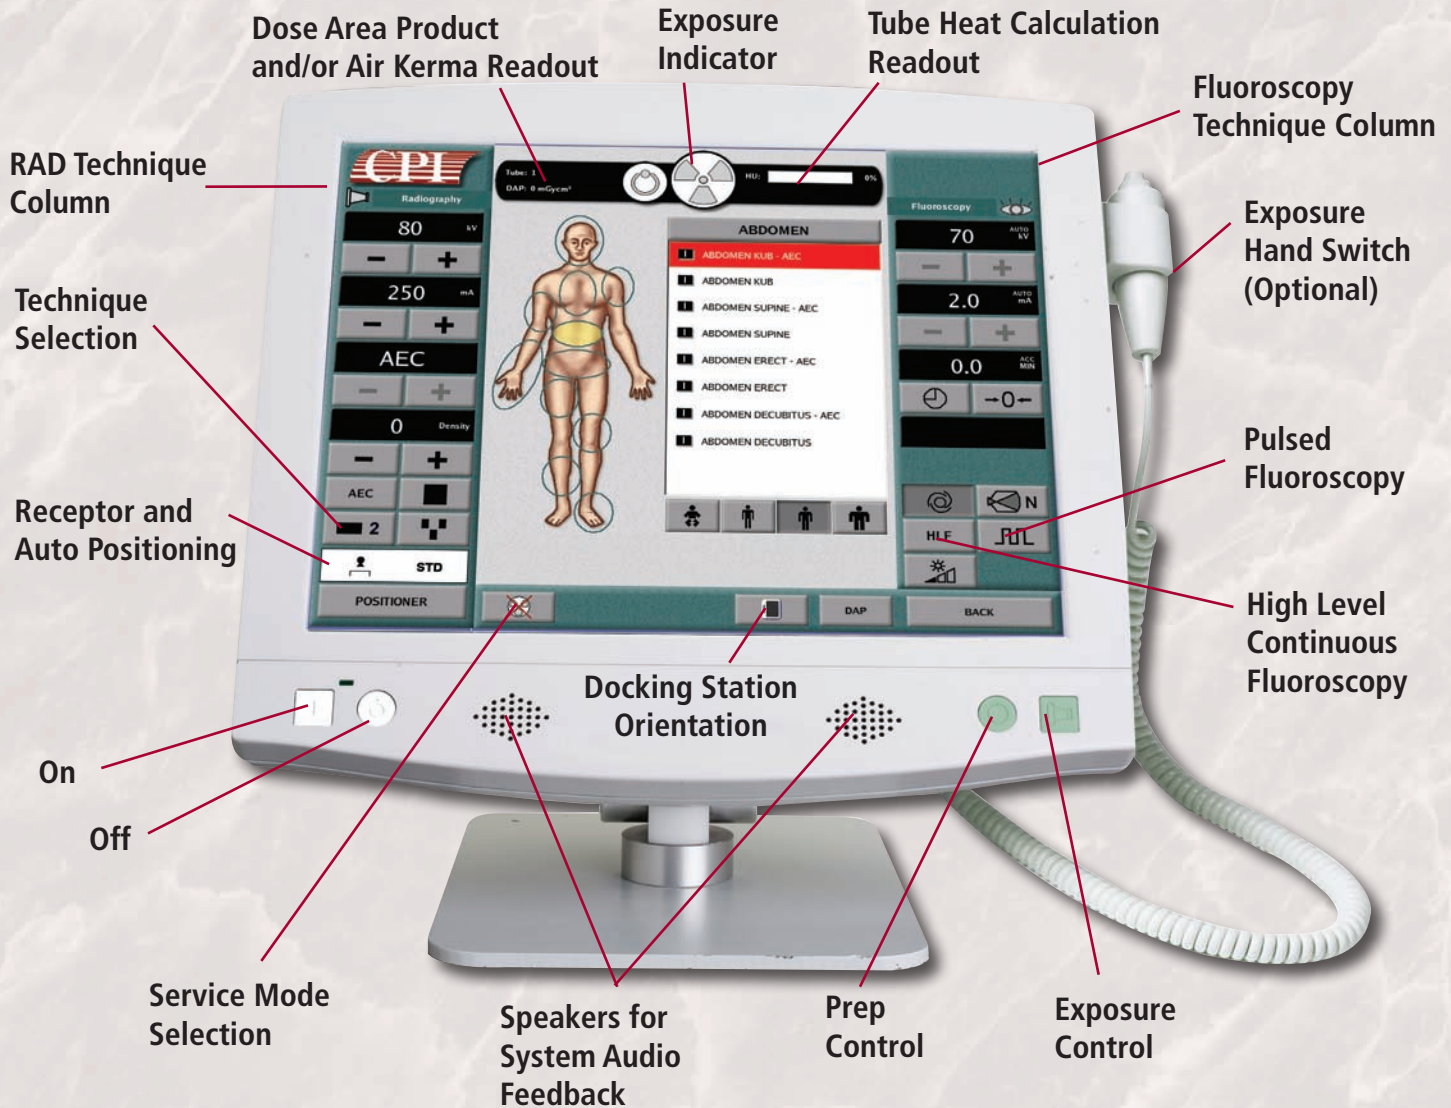

X-RAY Touchscreen

Control Console

Advanced touchscreen technology... part of our Indico 100®

A touch of the screen is all it takes.

CPI's advanced touchscreen control comes with all these great features as standard.

- Settings and controls right at your fingertips
- No moving parts for quiet reliable operation
- Flash memory - no hard drive
- Same great user interface with more power and speed
- Embedded GenWare™ Service Software
- Total console control and viewing angle flexibility
- Larger/brighter screen display (15") in a light compact design

Another customization option that allows you to program your Touchscreen to provide system integration and control.

APR Language Selection

English, Italian, French, Spanish, Swedish, Chinese, Russian and more ... all at your fingertips.

On-Screen Multi-Language Keyboard

System Utilities Screen

Auto Positioning Set up Screen

**X-RAY
Generators
of Choice**

- **Easy to use**
- **Flexible**
- **Powerful**

Hand Switch
(Optional)

Wall Mount (Optional)