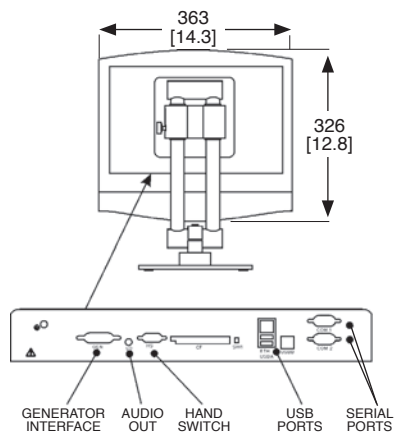

On-Screen Multi-Language Keyboard

System Utilities Screen

Auto Positioning Set up Screen

**X-RAY
Generators
of Choice**

- **Easy to use**
- **Flexible**
- **Powerful**

Hand Switch
(Optional)

Wall Mount (Optional)

The Indico 100® generator
'The heart of the CPI system'

Interface Connectivity

All dimensions are in mm (inches)

Communications & Power Industries Canada Inc.
communications & medical products division
45 River Drive / Georgetown, Ontario / Canada L7G 2J4
Hot Line Telephone: 1-888-CPI-XRAY
TEL: 905-877-0161 / FAX: 905-877-5327
E-MAIL: marketing@cmp.cpii.com
www.cpii.com