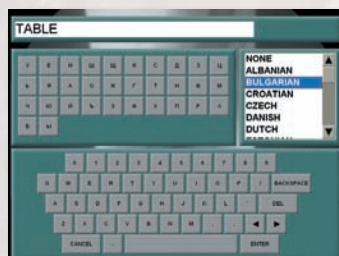

Allows you to select, edit and store all your anatomical settings.

Customization

Create your organization's 'look-and-feel' by adding your own company name, logo, and buttons (shape & colour).

Integration

Another customization option that allows you to program your Touchscreen to provide system integration and control.

APR Language Selection

English, Italian, French, Spanish, Swedish, Chinese, Russian and more ... all at your fingertips.